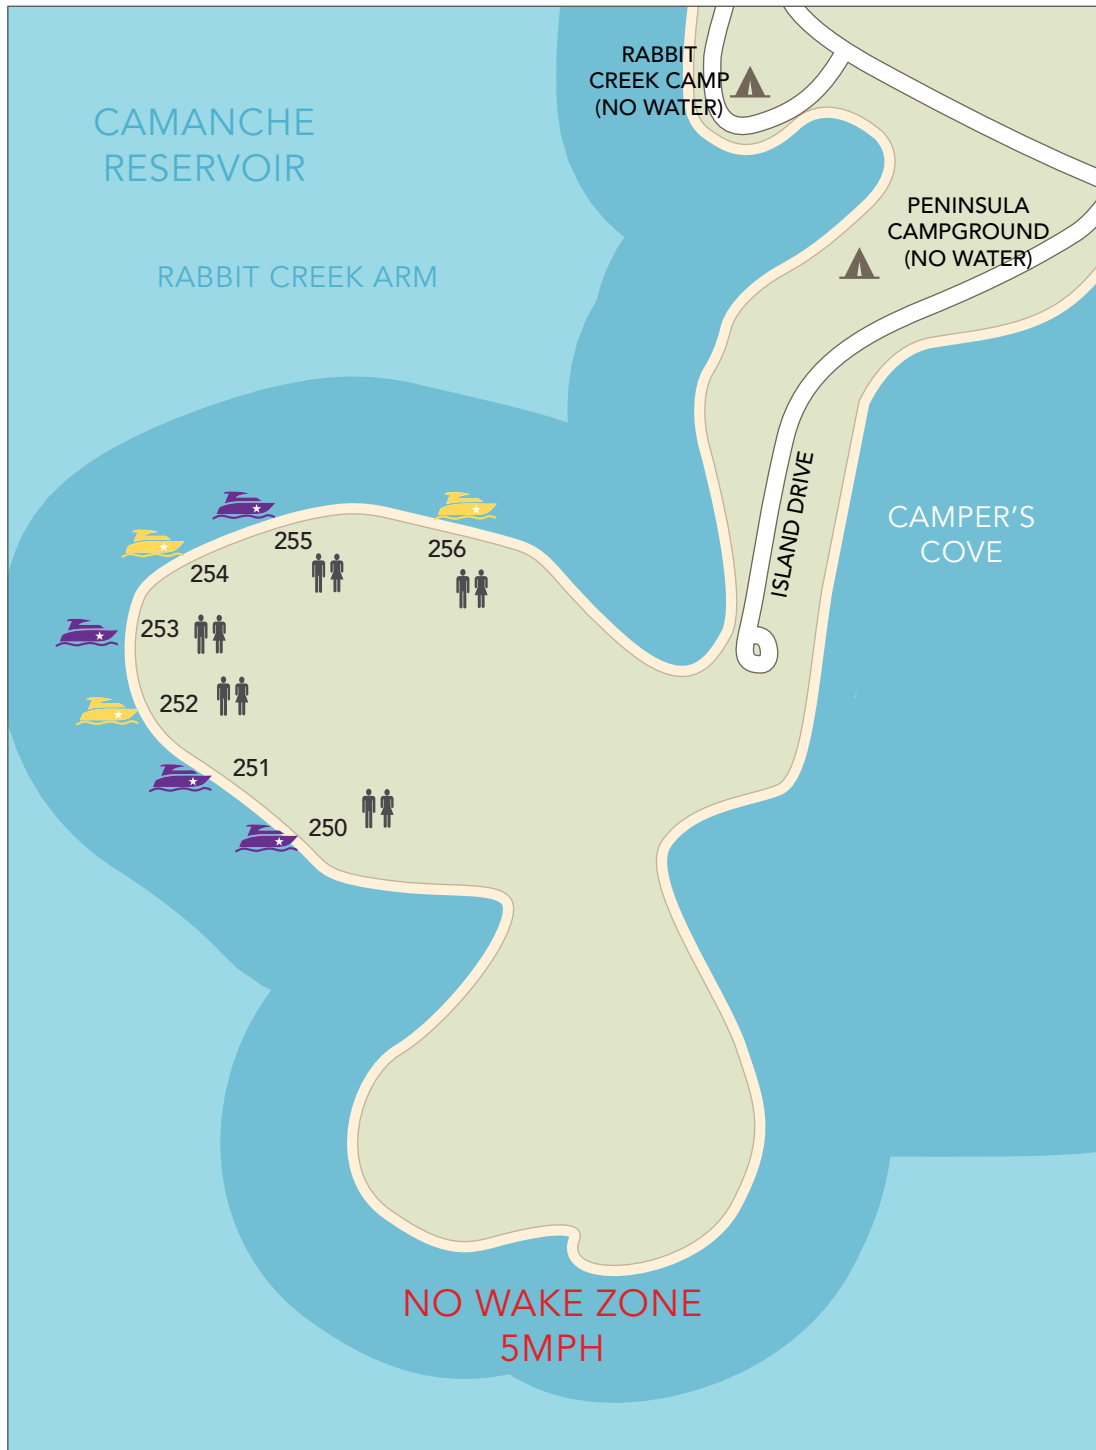

# EAGLE BEACH BOAT-IN CAMPGROUND

-  CAMPGROUND
-  DOUBLE PREMIUM BOAT-IN SITE
-  SINGLE PREMIUM BOAT-IN SITE
-  CHEMICAL TOILETS