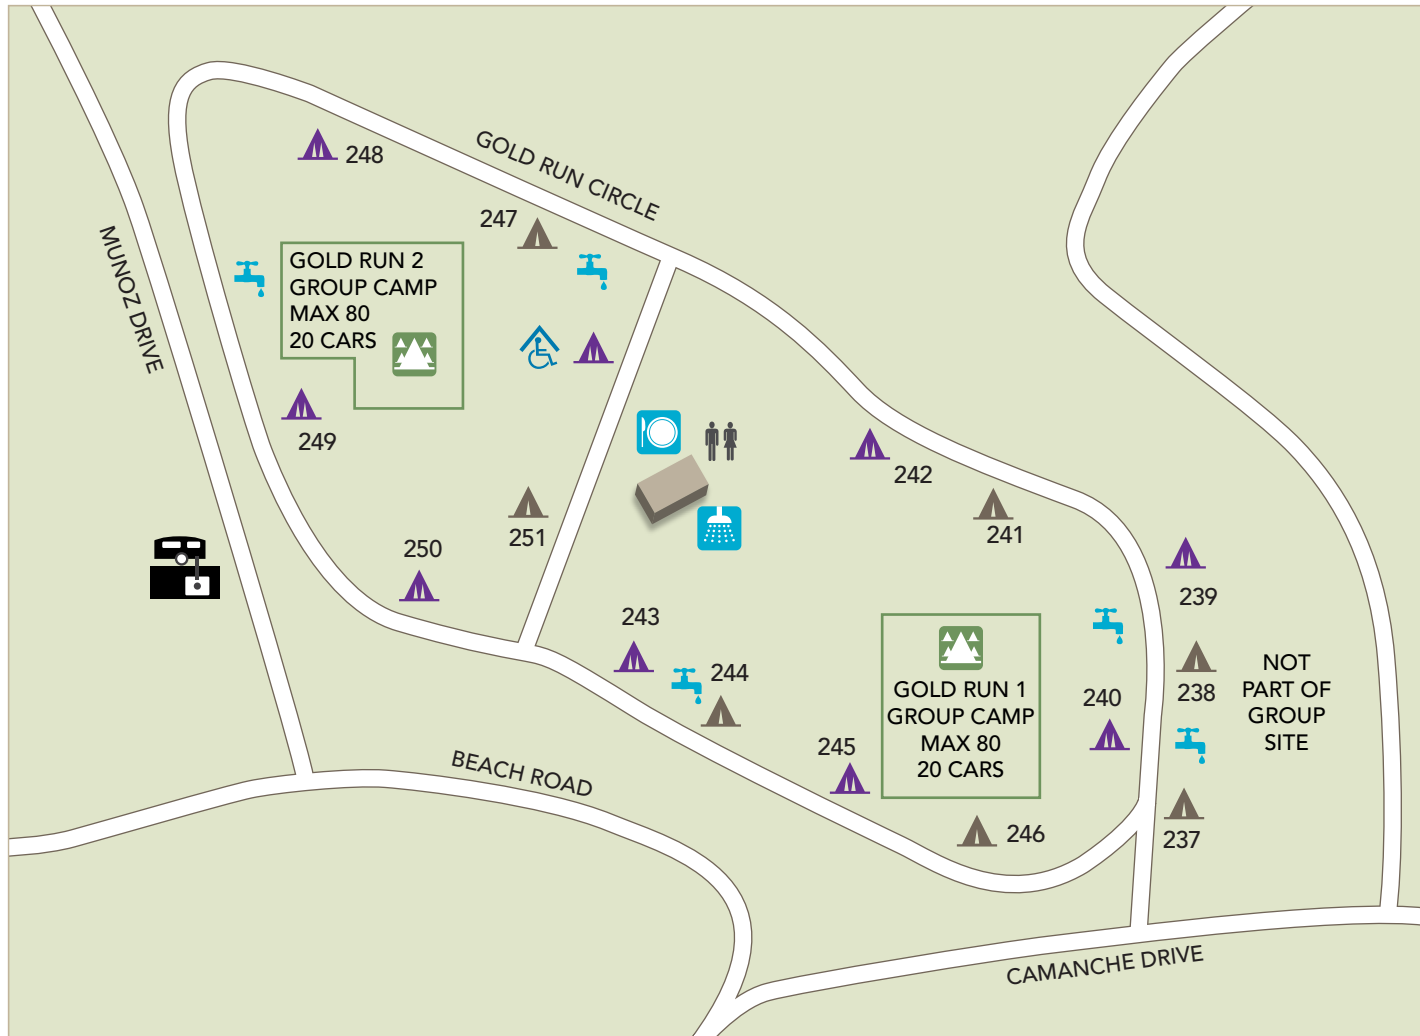

# GOLD RUN

- SINGLE
- DOUBLE
- GROUP CAMP
- DISABLED SITE
- COIN OPERATED SHOWERS
- DISHWASHING STATION
- WATER
- RESTROOM
- CAMPERS