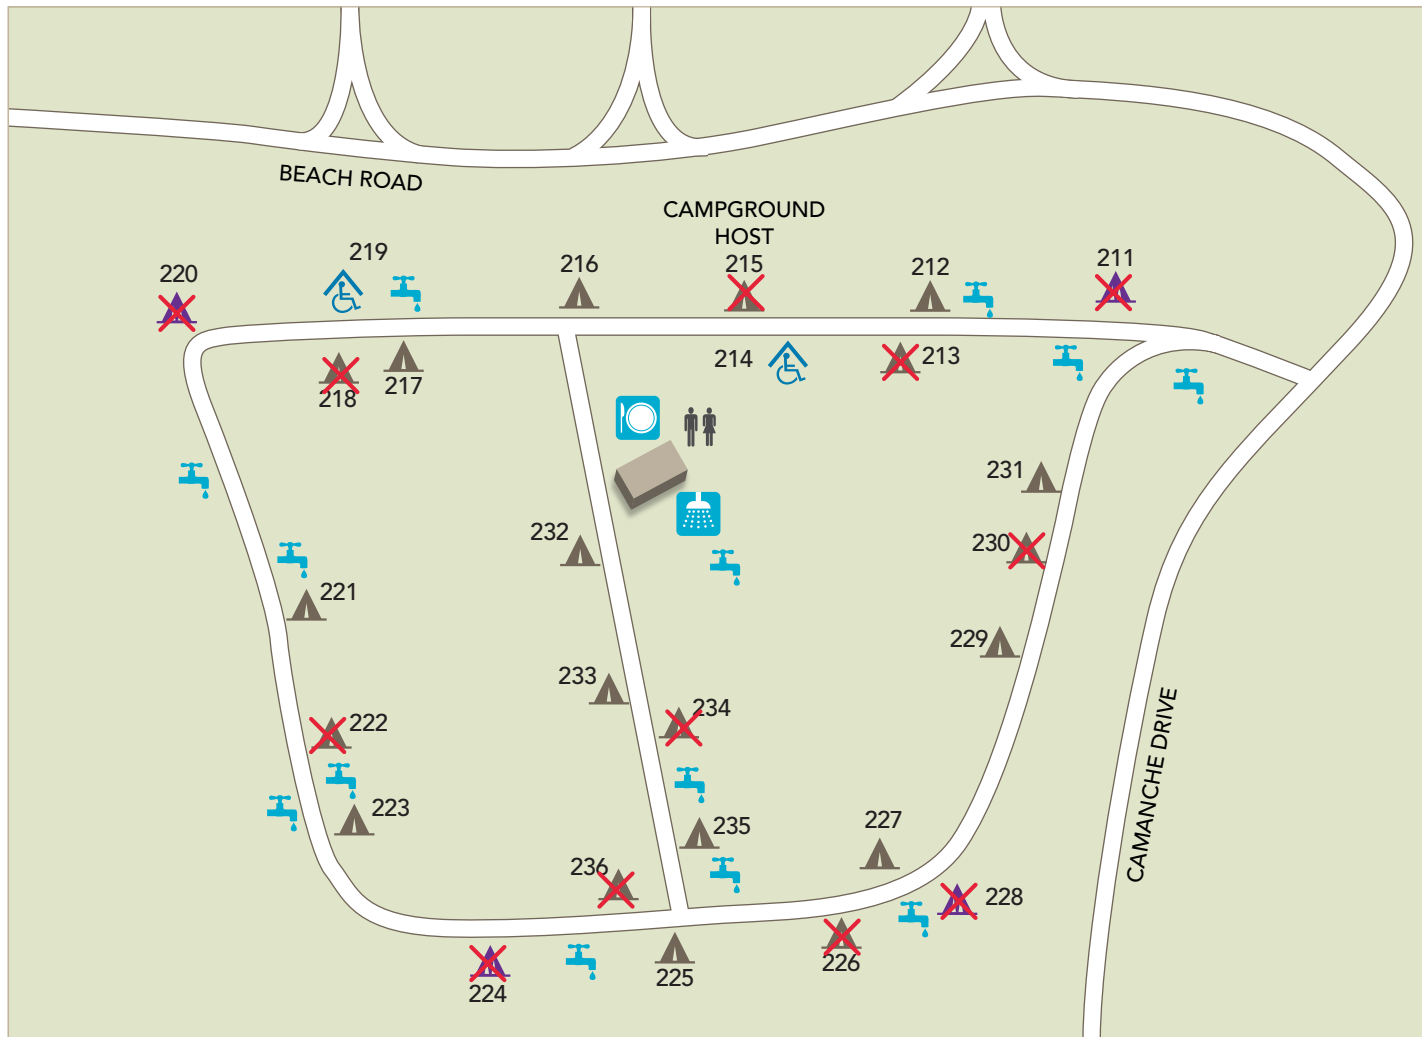

# COTTONWOOD

- SINGLE
- DOUBLE
- DISABLED SITE
- COIN OPERATED SHOWERS
- DISHWASHING STATION
- WATER
- RESTROOM